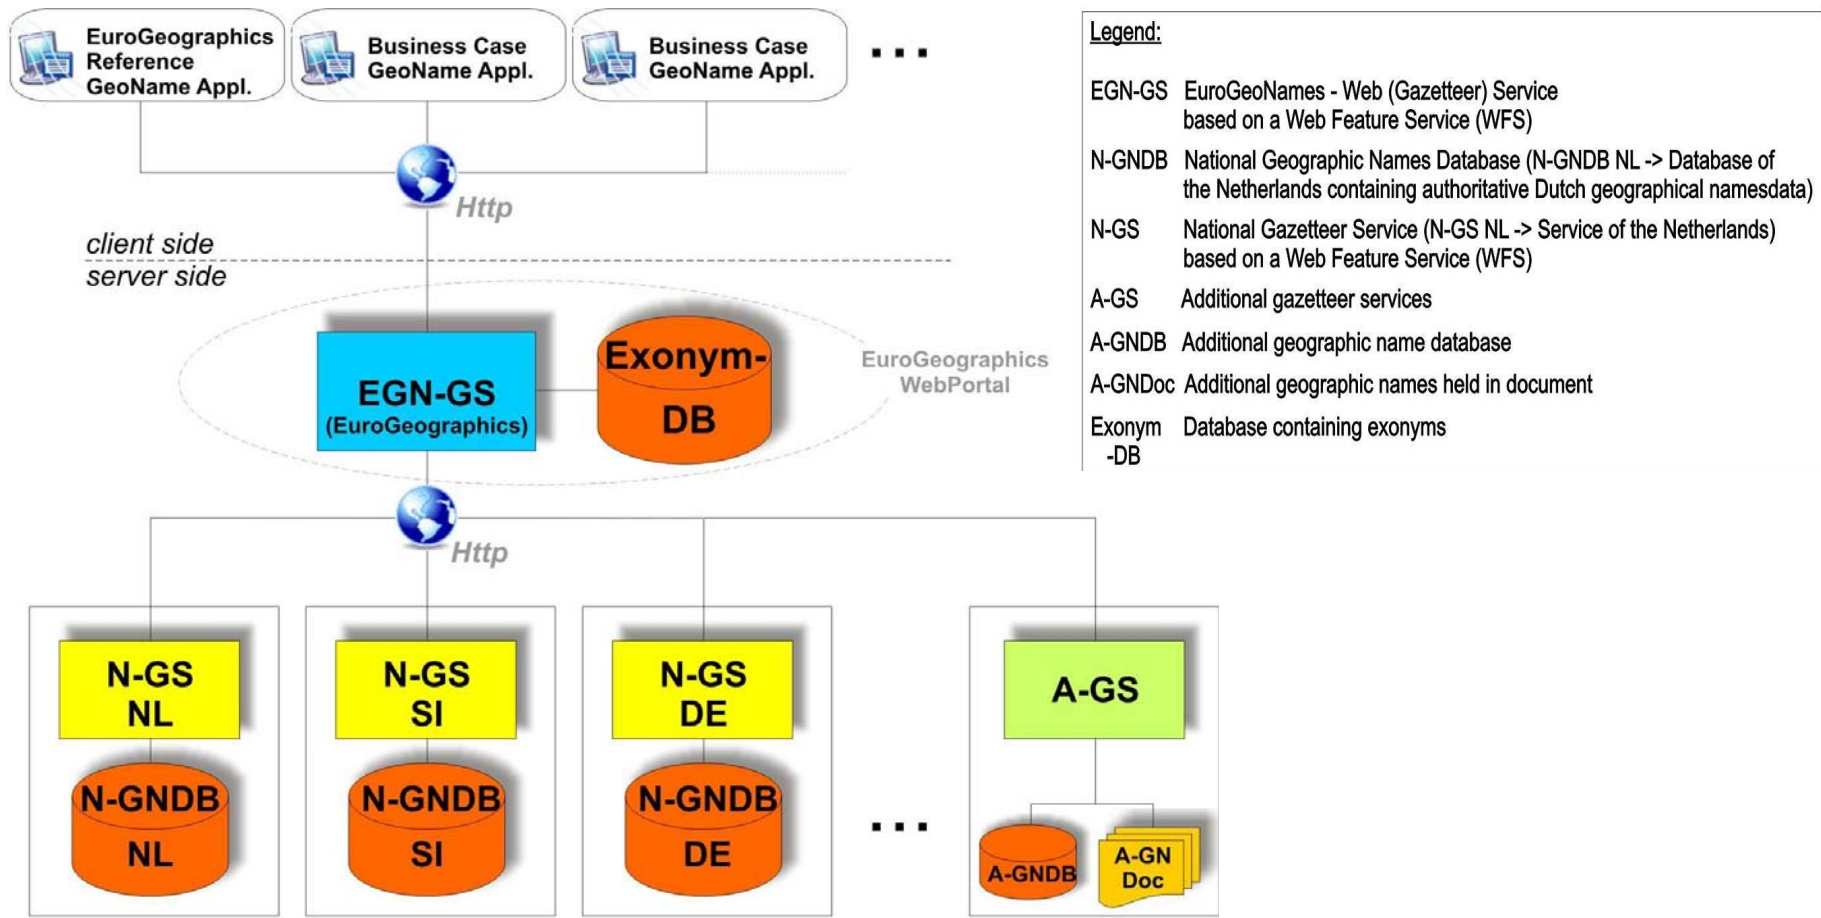

Concept - Possible service architecture & data flow

Architecture

Distributed

Architecture

Central

title

Sub title

title

Sub title

WFS

- **Requires a harmonised data model**
- **Map entities in the model to a corresponding entity in a country's database**

WFS Capabilities

- **Query by object name**
- **Query by object type (feature type)**
- **Query by a defined rectangle**

Conceptual Model

Location

Metadata

Toponymic Authority

Entry Date

Last modified

Feature type dictionary

- **Suggestion: - heirachial structure**

Top Level Classification

- **Hydrographic features**
- **Administrative areas**
- **Manmade features**
- **Physiographic features**
- **Regions**

Discuss

- **Data Access**
- **Architecture**
- **Feature Catalogues**
- **Exonyms**